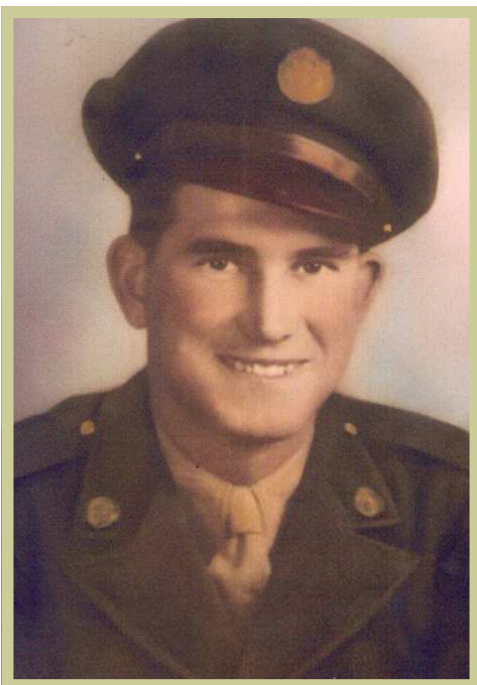

William A. Kruger

U.S. Army 22nd Infantry

and William A. Kruger
With 22nd Infantry Regiment In Europe

William A. Kruger, born on Christmas Day 1921, was drafted into the U.S. Army on September 9, 1944 at Springfield, Illinois. He went through basic training at Fort McCellan, Alabama and was assigned to the 3rd Army, 22nd Infantry Regiment, Company D. His specialty was that of a truck driver. He was also qualified on the MM rifle and received a combat infantry badge.

Bill left for Europe on the Queen Mary on February 19, 1945 along with thousands of America's citizen soldiers. They landed in Scotland and went by train and boat to France. He arrived at the front at the end of February as a replacement in D Company. This was a heavy weapons company containing two heavy machine gun platoons and one platoon containing six 81 mm mortar squads. Company D was in the 1st Battalion of the 22nd Infantry Regiment. Replacements were desperately needed as a result of high casualties from the Hurtgen Forest and Battle of the Bulge battles. On March 3rd the

1st Battalion received fierce resistance as they crossed the Moselle River and lost four tanks.. The next morning they attacked Weinsheim, Germany and, as they advanced, they saw the white flags flying that told them the Germans had withdrawn during the night. On March 8th the outfit was ordered to Lunneville, France for rest and recuperation. This outfit had not had a rest since they landed on D-Day June 6, 1944.

Bill saw combat in the Rhineland and Central Europe campaigns. After chasing the Germans across the Rhine in February and March, 1945, the 22nd was placed in reserve. After V-J day they served occupation duty in Nuremberg, Germany. He received 2 bronze battle stars and a good conduct medal. His regiment was demobilized on January 15, 1946 and returned to Ft. Sheridan, Illinois where he was discharged on January 29, 1946.